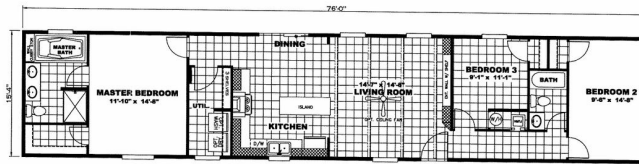

ANNIVERSARY ISLANDER

Drawing #:
375092
Model #: ANN1G763IH

ANNIVERSARY ISLANDER Model number: 37ANN16763IH19

3 beds • 2 baths • 1216 sq.ft. • 16' width • 76' depth

Our home building facilities invest in continuous product and process improvements. Plans, dimensions, features, materials, specifications and availability are subject to change without notice or obligation. Renderings and floor plans are representative likenesses of our homes and may differ from the actual homes. We invite you to tour a Home Center near you and inspect the highest value in quality housing available or call (850) 682-3344 to speak with a Home Consultant. Copyright 2017, CMH. All rights reserved.